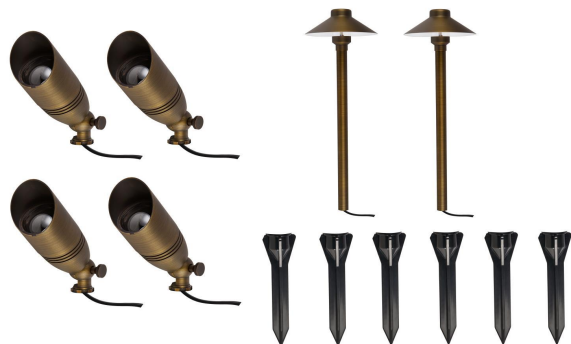

## Landscape collection

Landscape Set 4Spot 2Path 6Spike

Item No:KIT20402  
(Antique Brass)

### Dimensions

Canopy/Backplate (in)	N/A
Chain/Rod Length	N/A
Length	N/A
Width	Spot:2.25" / Path:6"
Height	Spot:4.875" / Path:18.125"
Maximum Height	N/A

### Specifications

Finish	1 Finish
Material	brass and Glass and Plastic
Crystal Color	N/A
Type	Landscape
Hanging Device	N/A
Voltage	12V
Dimmable	No
Warranty	1 Year Limited
Shipment Type	Small Parcel

### Bulb / Socket

Socket Type	MR16 / G4
Number of Lights	6
Wattage/Bulb	35W / 20W
Included	No